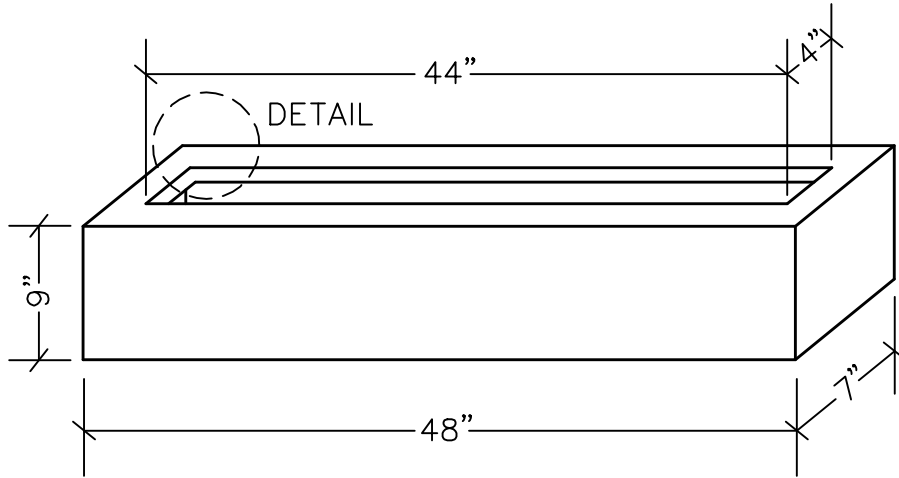

CANNON PLANTER
MODEL NUMBER 1CA-4879

DETAIL